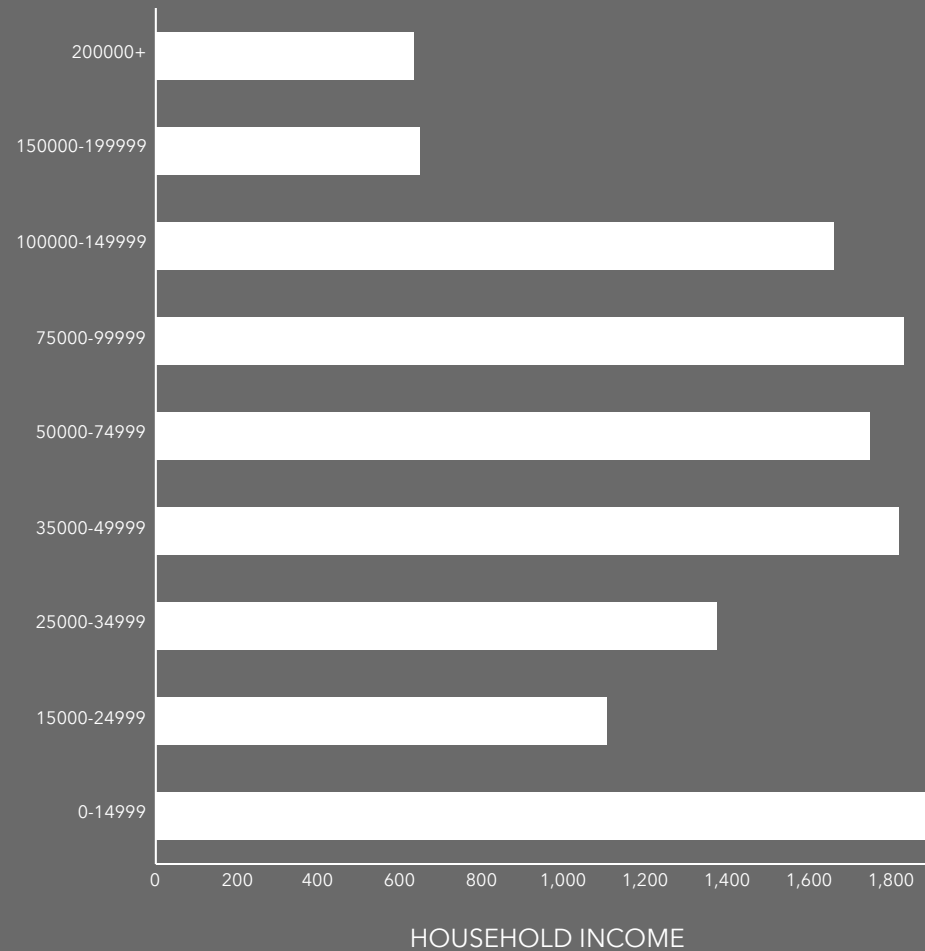

## INCOME

\$51,610

Median Household Income

\$32,948

Per Capita Income

\$52,879

Median Net Worth

## EMPLOYMENT

57.1%

White Collar

26.0%

Blue Collar

21.3%

Services

1.9%