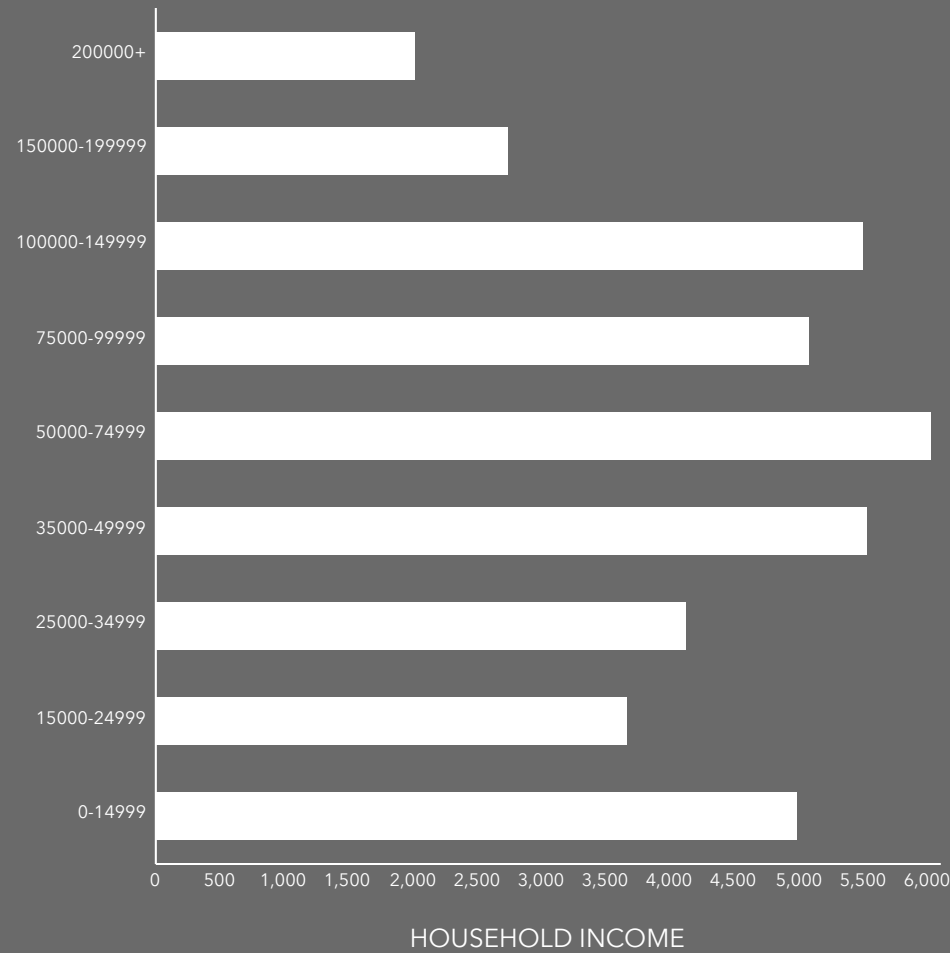

## INCOME

\$54,737

Median Household Income

\$34,758

Per Capita Income

\$85,491

Median Net Worth

## EMPLOYMENT

White Collar

60.9%

Blue Collar

23.2%

Services

19.6%

2.7%