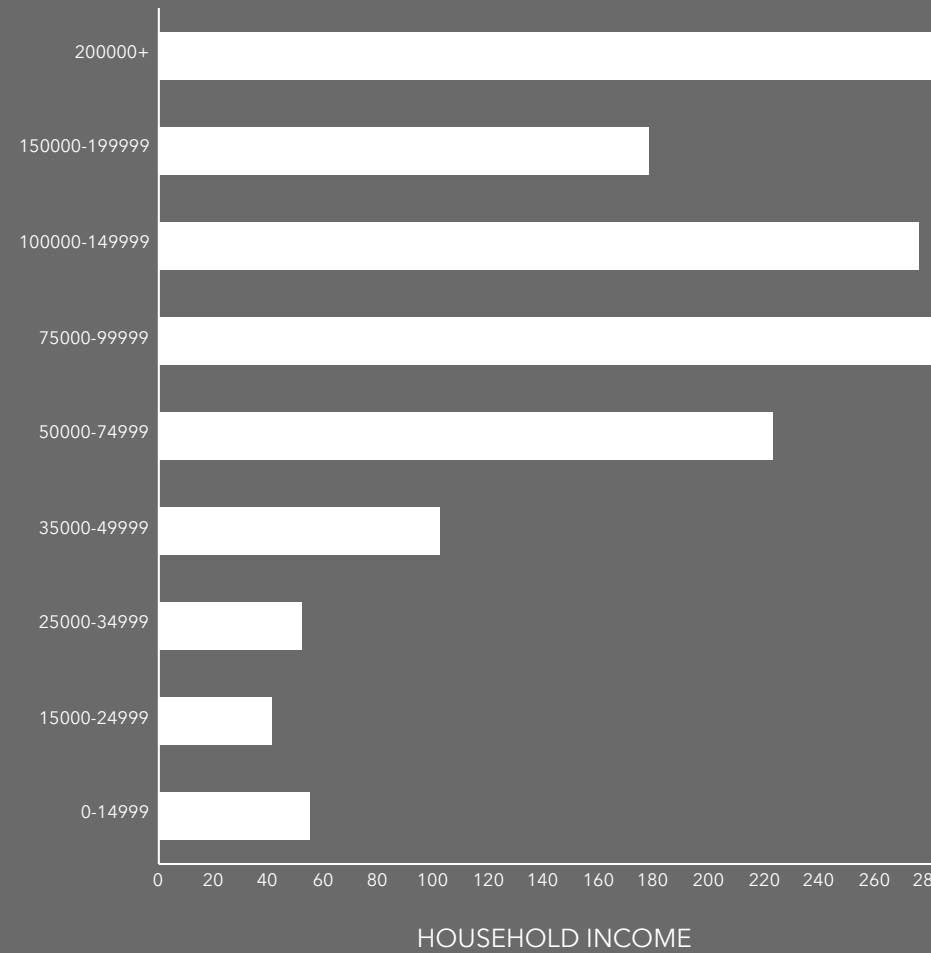

## INCOME

\$98,997

Median Household Income

\$58,061

Per Capita Income

\$460,998

Median Net Worth

## EMPLOYMENT

76.1%

White Collar

14.6%

Blue Collar

9.5%

Services

0.7%